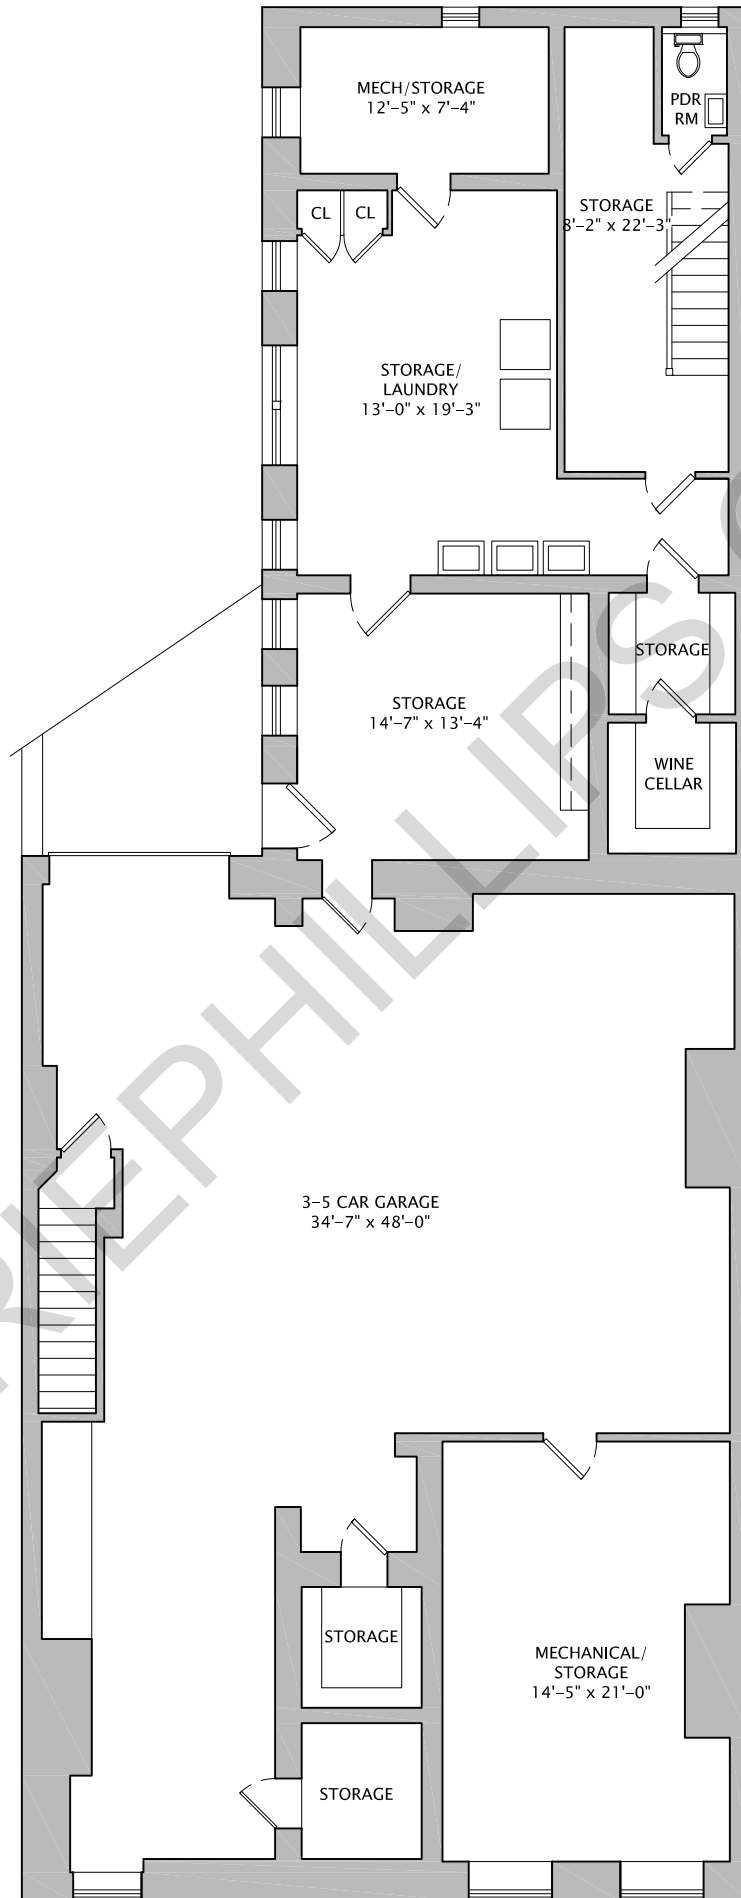

Floor plan measurements are approximate and are for illustrative purposes only. While we do not doubt the floor plan's accuracy, we make no guarantee, warranty or representation as to the accuracy and completeness of the floor plan. You or your advisors should conduct a careful, independent investigation of the property to determine to your satisfaction as to the suitability of the property for your space requirements.