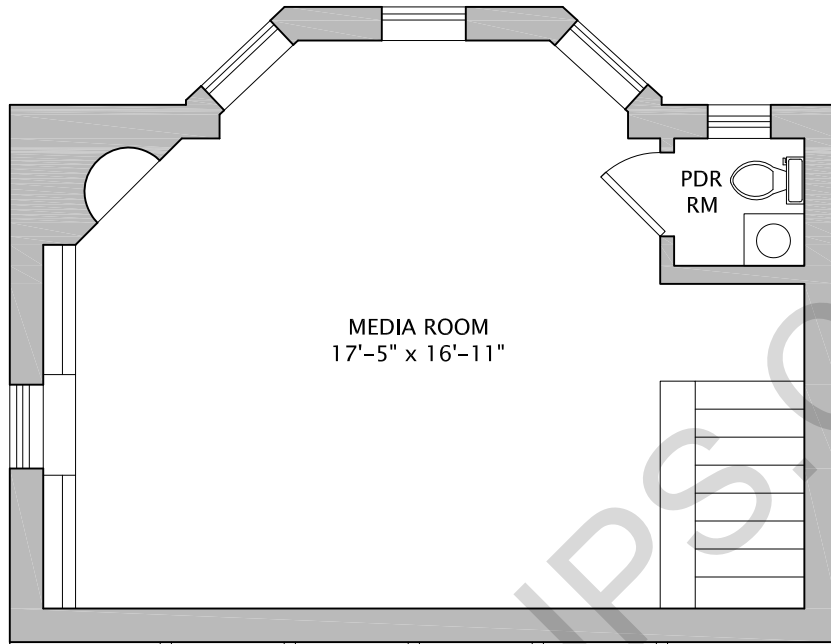

Floor plan measurements are approximate and are for illustrative purposes only. While we do not doubt the floor plan's accuracy, we make no guarantee, warranty or representation as to the accuracy and completeness of the floor plan. You or your advisors should conduct a careful, independent investigation of the property to determine to your satisfaction as to the suitability of the property for your space requirements.

MEDIA ROOM
17'-5" x 16'-11"

PDR
RM

SOLARIUM

Floor plan measurements are approximate and are for illustrative purposes only. While we do not doubt the floor plan's accuracy, we make no guarantee, warranty or representation as to the accuracy and completeness of the floor plan. You or your advisors should conduct a careful, independent investigation of the property to determine to your satisfaction as to the suitability of the property for your space requirements.